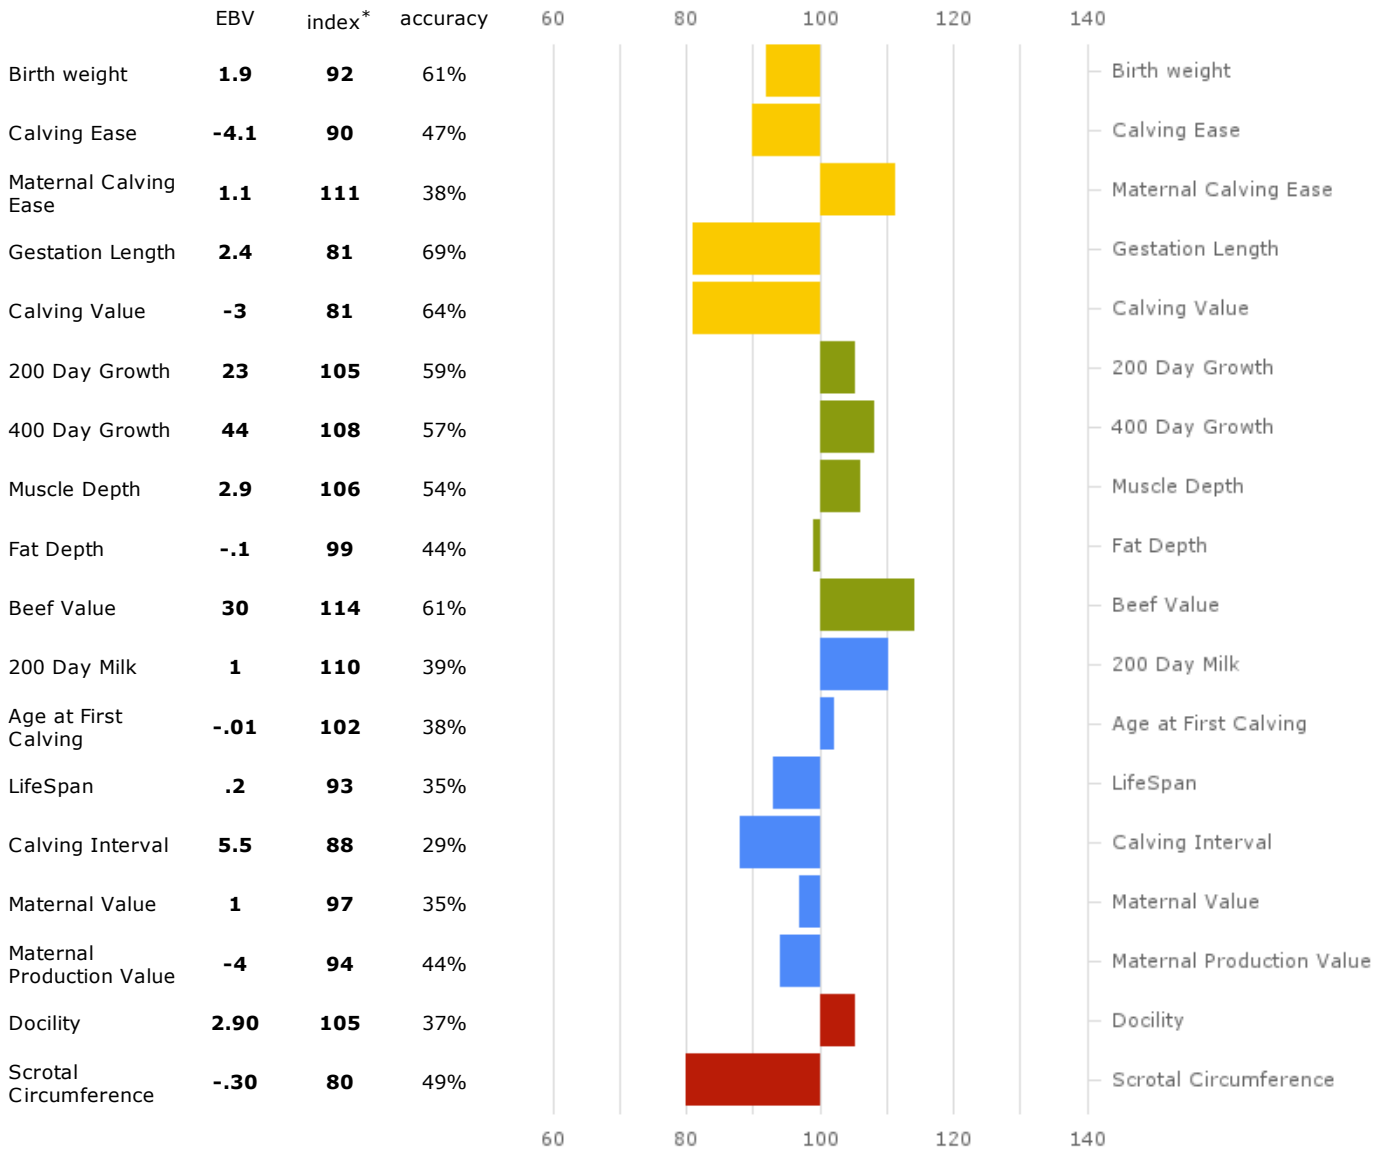

dam

-

status:

date of birth: n/a

sex: M

breed: LIMOUSIN

coat colour: Red

Analysis date:16/11/2012

* 100 = breed average