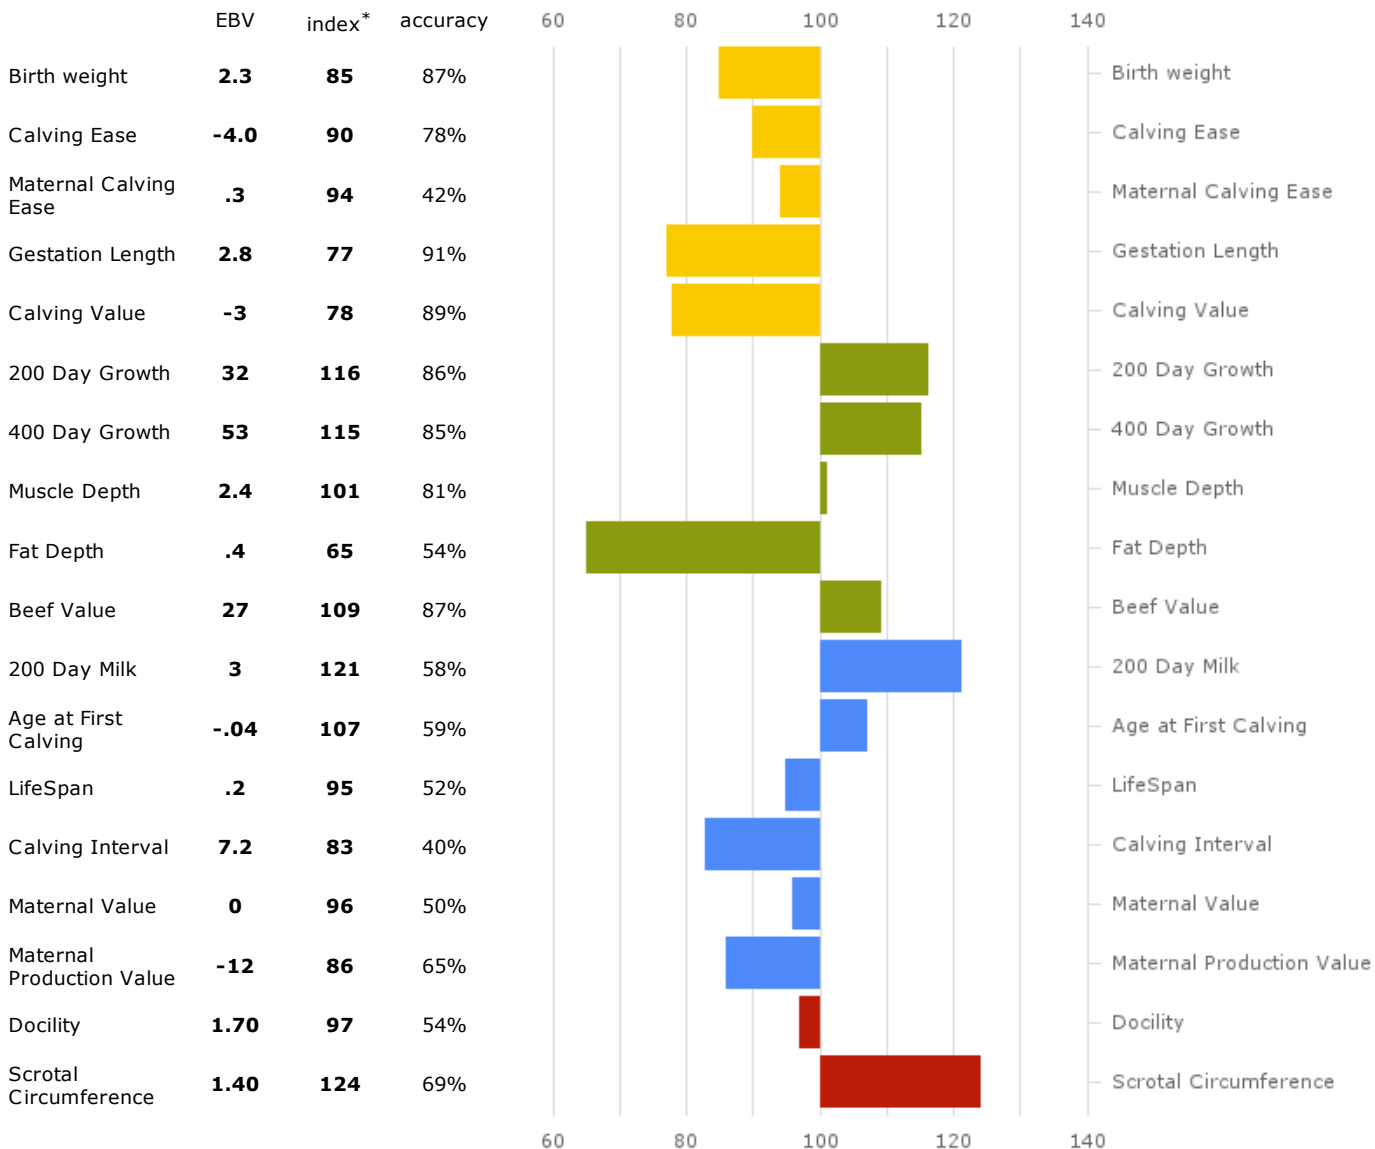

dam

-

status:

date of birth: n/a

sex: M

breed: LIMOUSIN

coat colour: Red

Analysis date:16/11/2012

* 100 = breed average