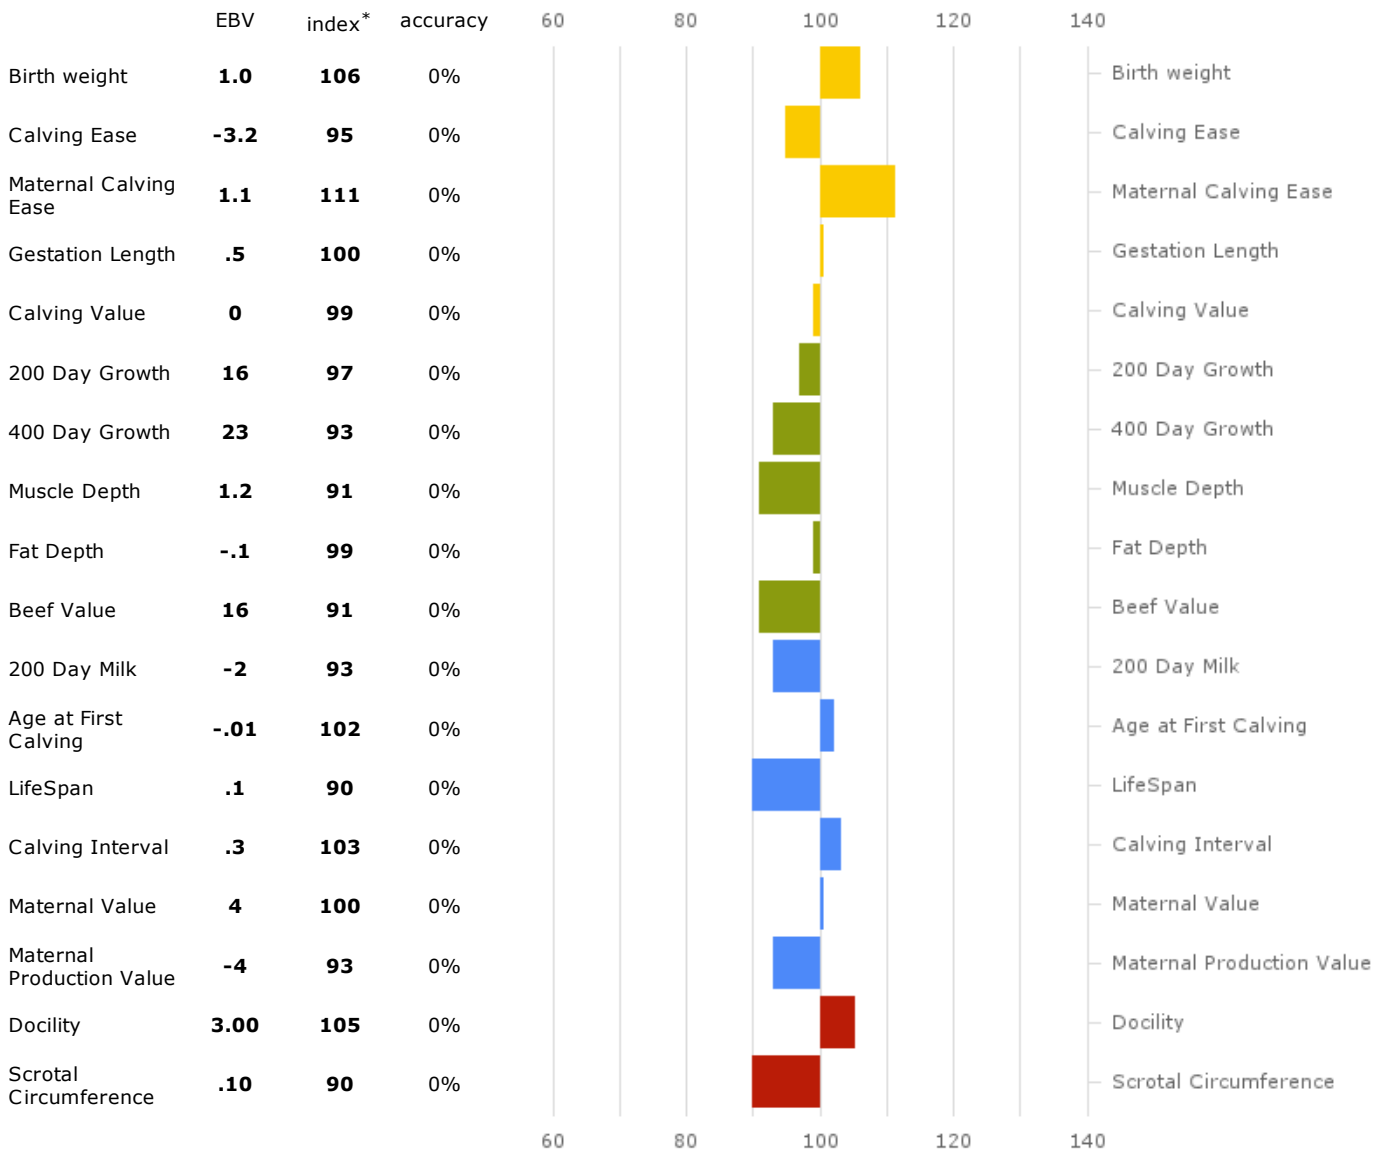

dam

N/A

status:

date of birth: n/a

sex: M

breed: LIMOUSIN

coat colour: Red

Analysis date:16/11/2012

* 100 = breed average