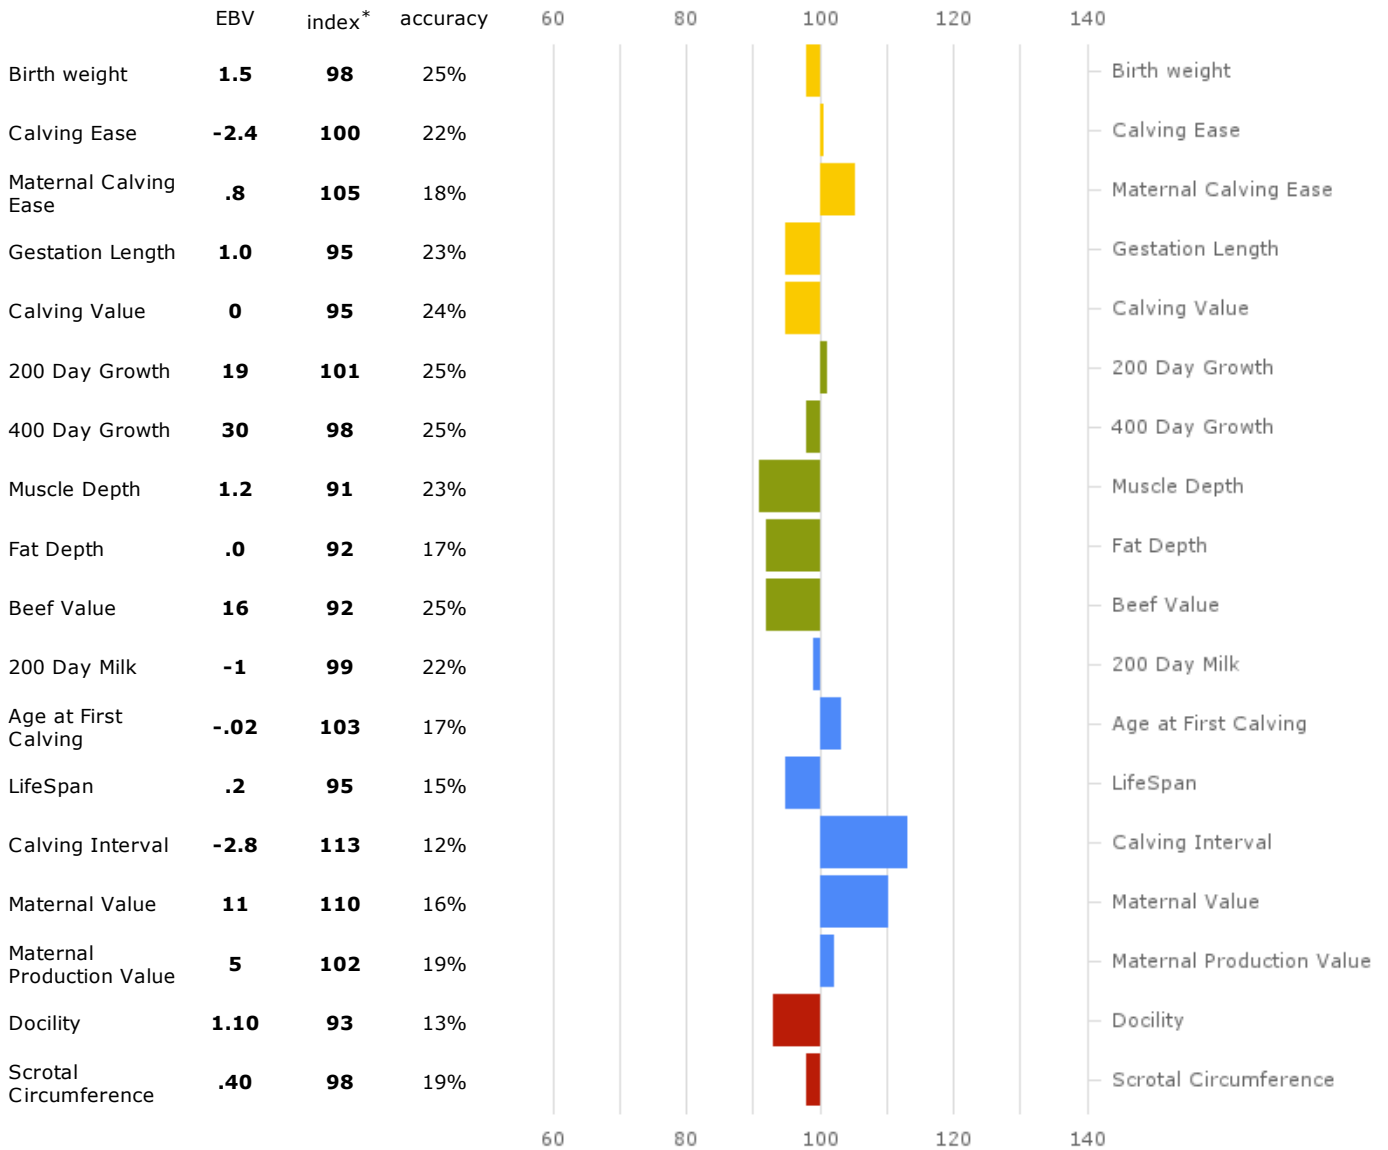

-

status:

date of birth: n/a

sex: M

breed: LIMOUSIN

coat colour: Red

Analysis date:16/11/2012

\* 100 = breed average