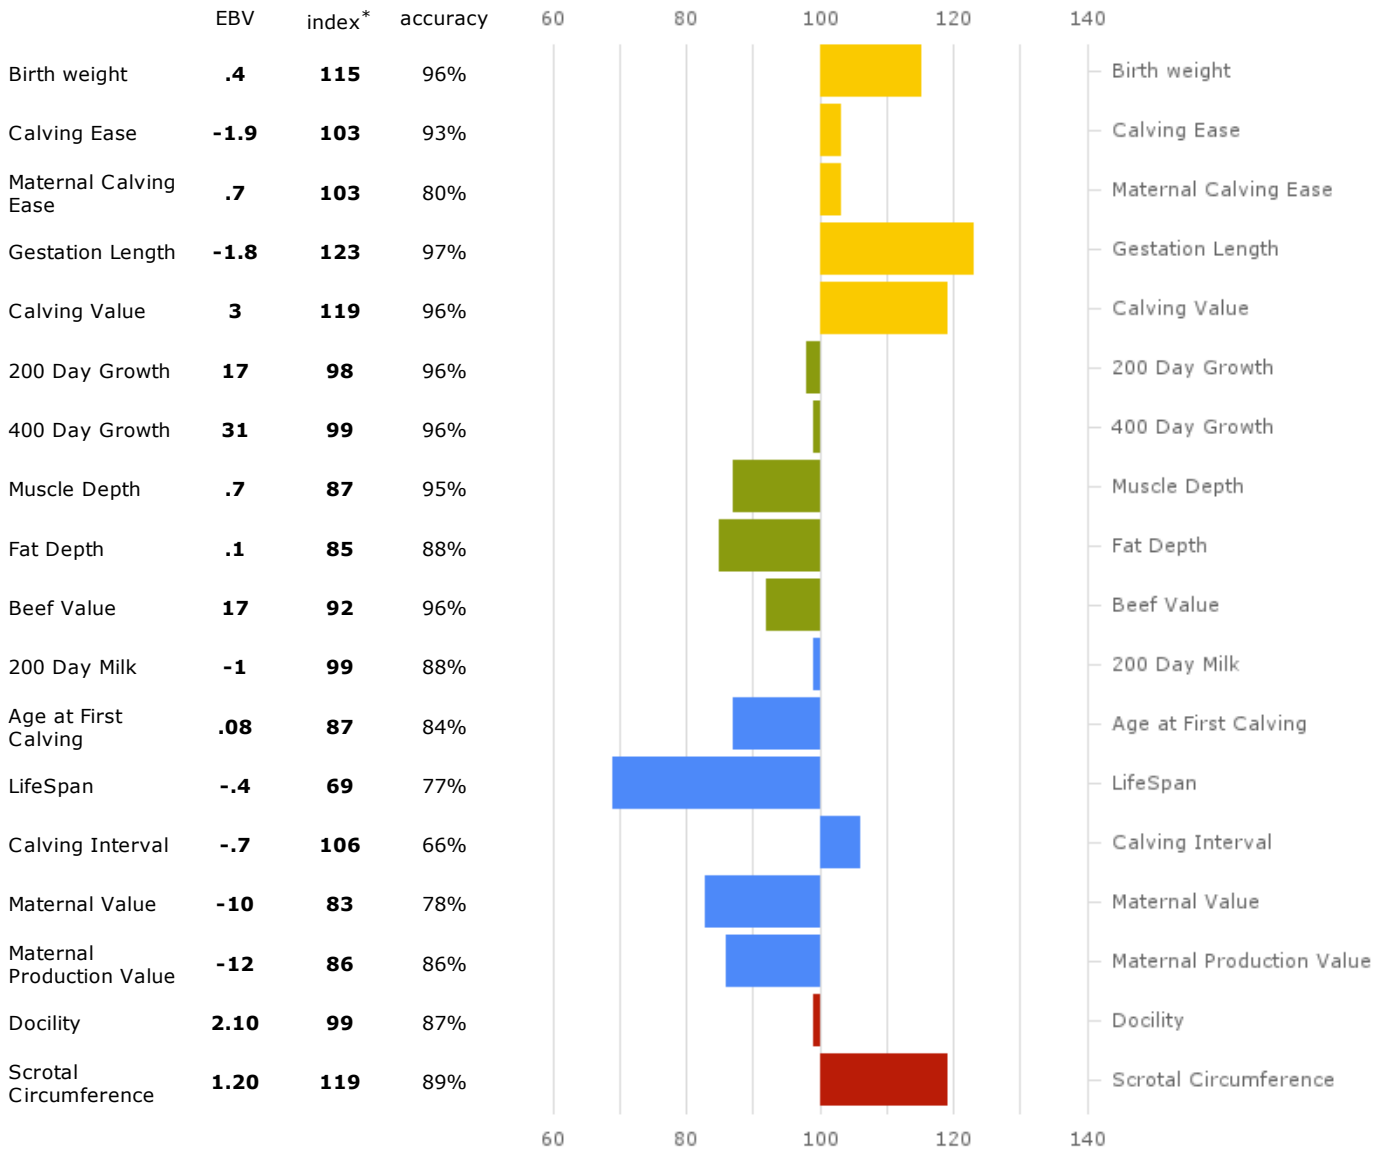

-

status: Live

date of birth: 01/01/1992

sex: M

breed: LIMOUSIN

coat colour: Red

Analysis date:16/11/2012

\* 100 = breed average