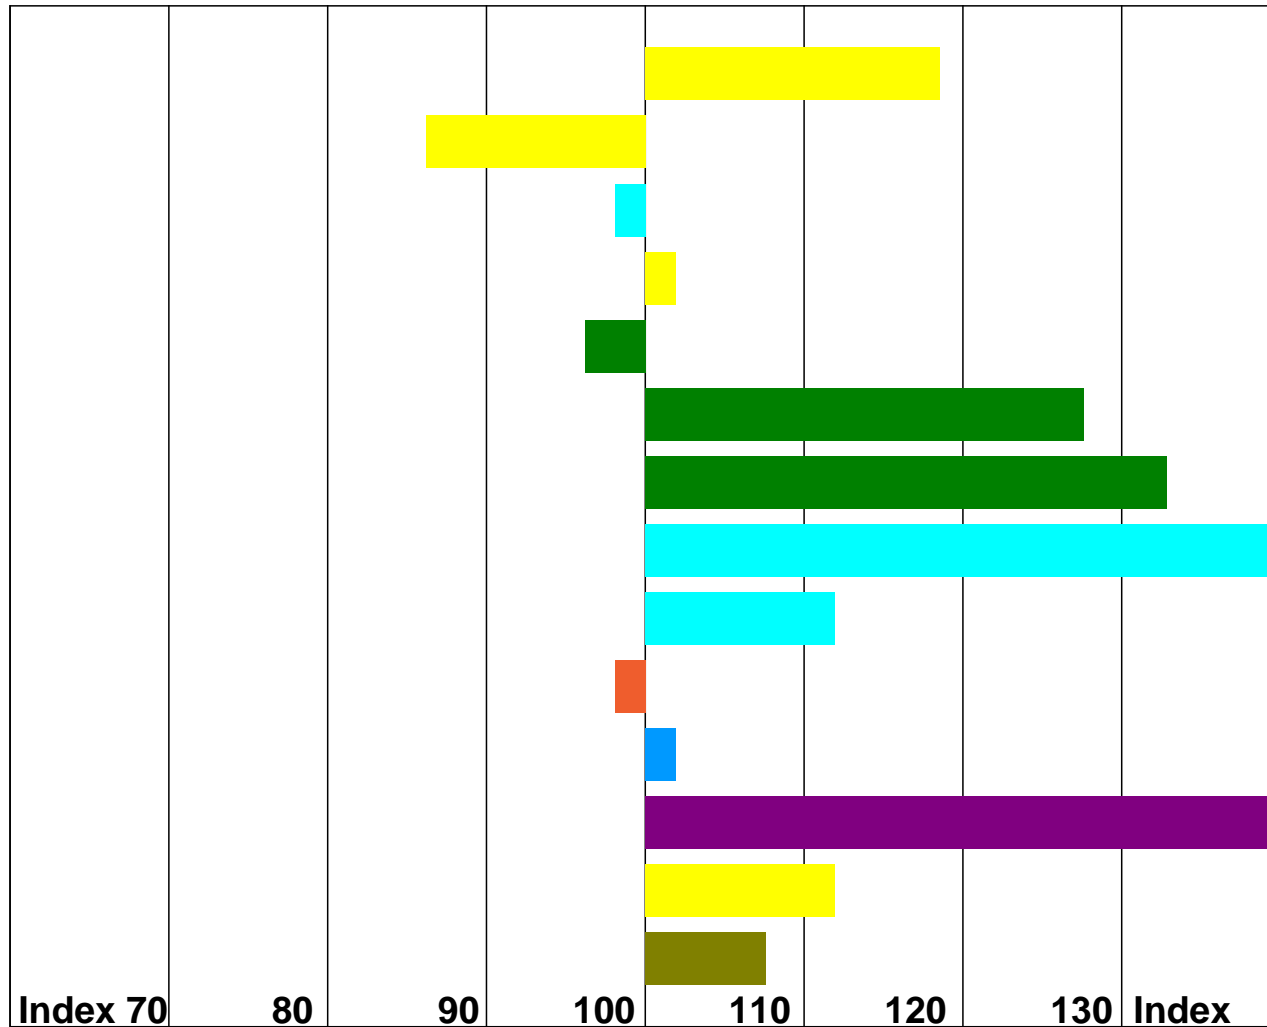

LOT: 359

AMPERTAINÉ GUSTAV
UK 9564385/725-4 WILODGE CERBERUS

16-OCT-2011

AMPERTAINÉ BEAUTY

Below Average Above Average (Superior)

Trait	EBV	Acc %
Analysis date: 22/07/2014		
Gest. Length (days)	-1.9	76
Birth Weight (kg)	2.7	65
Calving Ease (%)	-2.2	61
Mat. Calv. Ease (%)	0.1	55
200 Day Milk (kg)	-1	57
200 Day Growth (kg)	44	75
400 Day Growth (kg)	87	77
Muscle Depth (mm)	8.4	72
Fat Depth (mm)	0.1	69
Scrotal Circ (cm)	0.2	69
Docility (%)	2.5	56
Beef Value	LIM 52	75
Calving Value	LIM 2	74
Maternal Value	LIM 8	59

Adjusted Weights (kg)	100	200	300	400	500	Scanned
	174	349	539	732	0	YES

Sale Wt(kg)	Withers / Rump Ht (cm)
	Scrotal Circ. (cm)