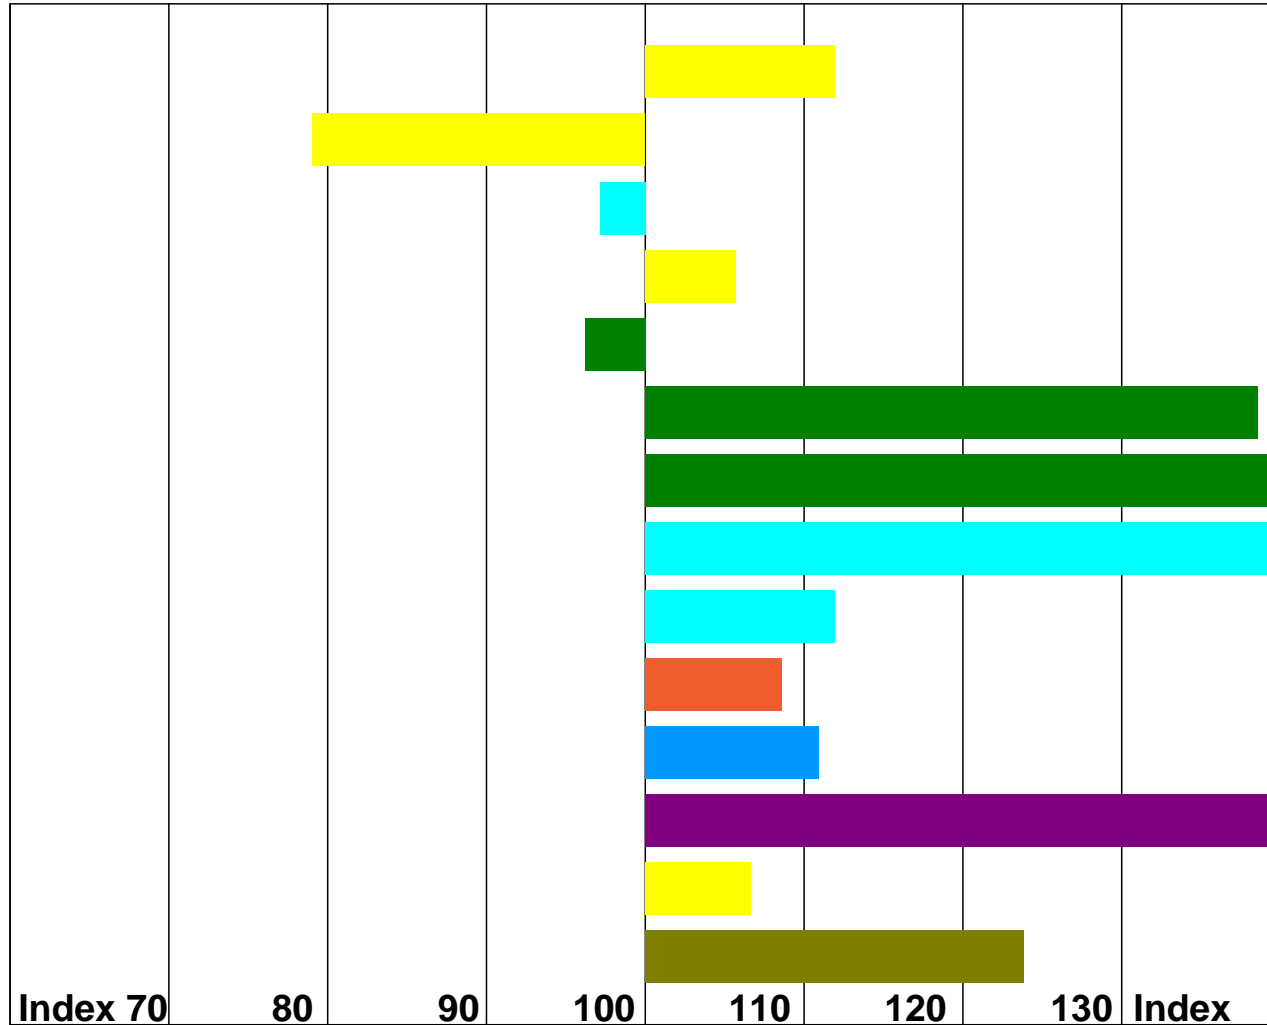

LOT: 274

AMPERTAINÉ FOREMAN
UK 9564385/652-1 WILODGE CERBERUS

27-AUG-2010
AMPERTAINÉ BATHSHEBA

Below Average Above Average (Superior)

Analysis date: 22/07/2014

Trait	EBV	Acc %
Gest. Length (days)	-1.1	98
Birth Weight (kg)	3.2	93
Calving Ease (%)	-2.4	92
Mat. Calv. Ease (%)	0.3	83
200 Day Milk (kg)	-1	58
200 Day Growth (kg)	53	87
400 Day Growth (kg)	103	87
Muscle Depth (mm)	9.2	80
Fat Depth (mm)	0.1	71
Scrotal Circ (cm)	0.5	77
Docility (%)	3.8	79
Beef Value	LIM 58	90
Calving Value	LIM 2	98
Maternal Value	LIM 22	75

Adjusted Weights (kg)	100	200	300	400	500	Scanned
	179	330	522	728	0	YES

Sale Wt(kg)	Withers / Rump Ht (cm)
	Scrotal Circ. (cm)