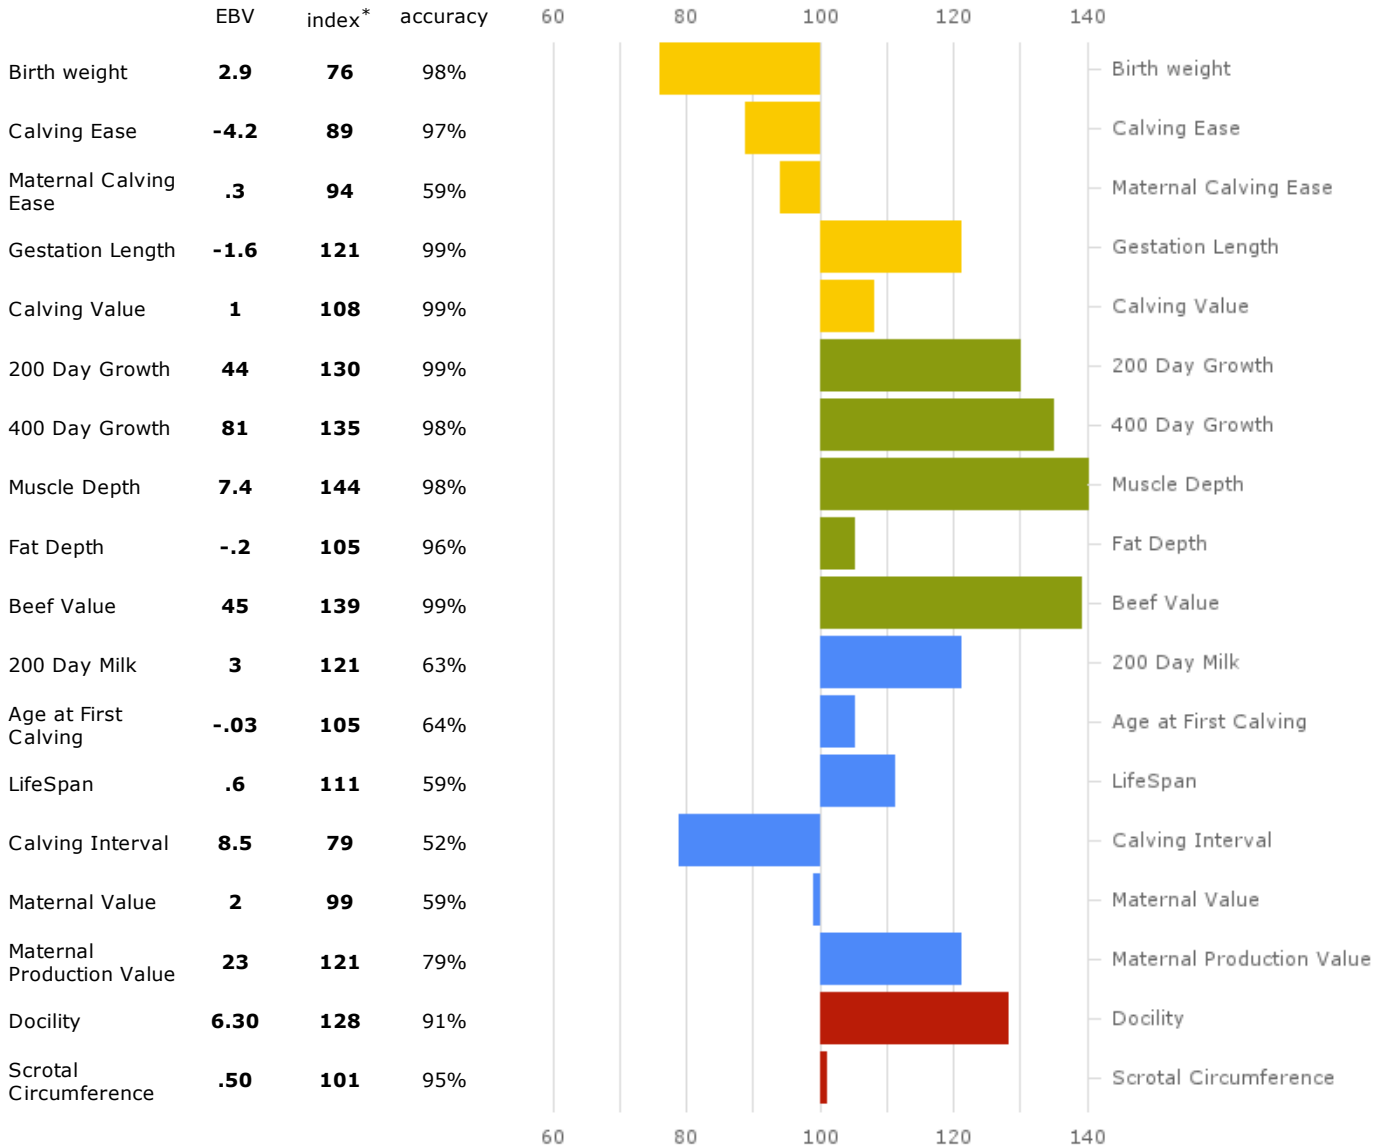

dam

UK FU0477/00365

status: Dead

date of birth: 18/01/2007

sex: M

breed: LIMOUSIN

coat colour: Red

Analysis date:16/11/2012

* 100 = breed average