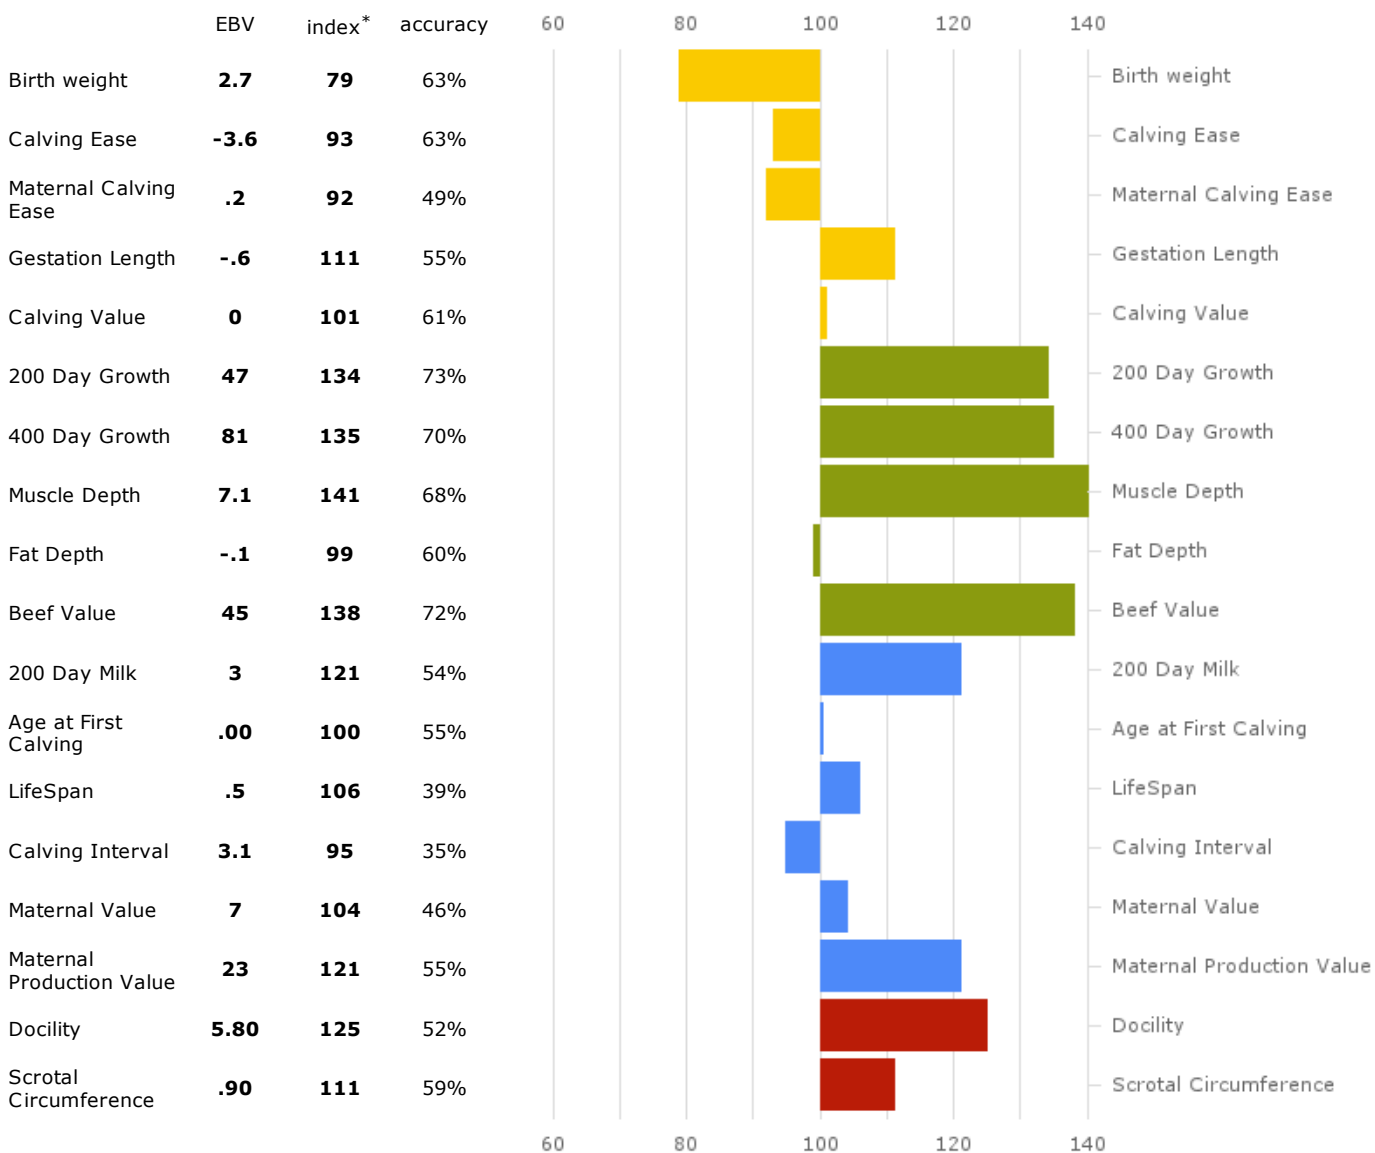

**WHINFELLPARK  
GARNISH**

**JFQ11-035**

**UK 103847/700927**

prefix name

herd book number

eartag

sire

**UK 305117/700666**

dam

**UK 103847/200642**

status: Live

date of birth: 02/03/2011

sex: M

breed: LIMOUSIN

coat colour: Red

Analysis date:16/11/2012

\* 100 = breed average