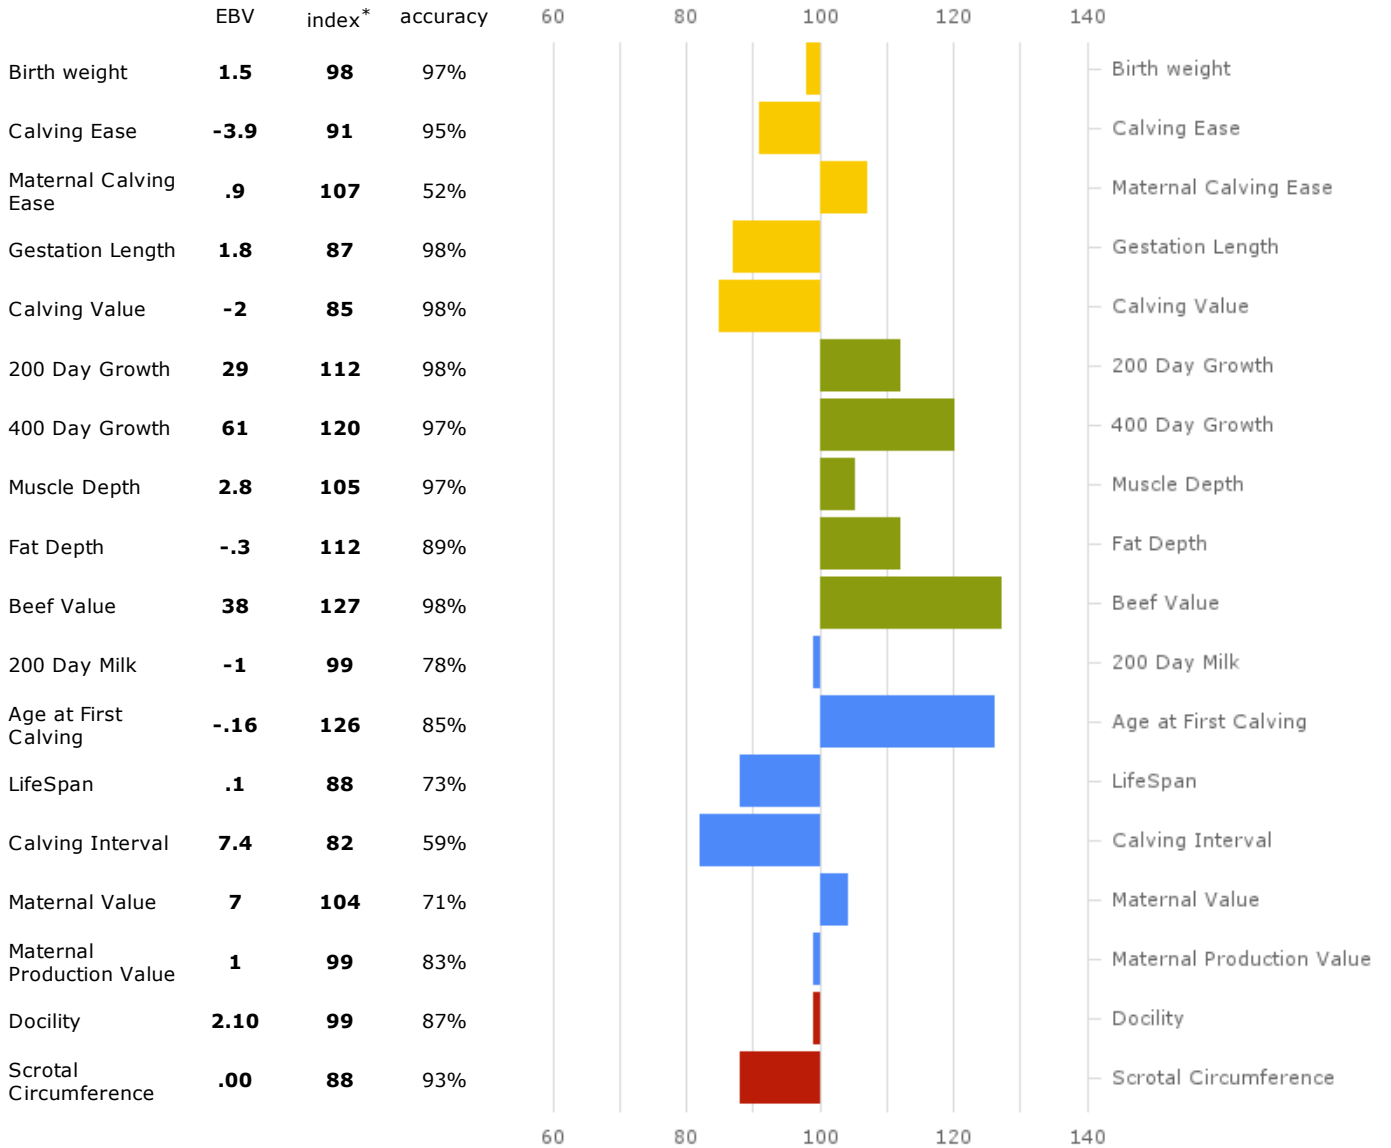

dam

-

status: Live

date of birth: 01/01/1997

sex: M

breed: LIMOUSIN

coat colour: Red

Analysis date:16/11/2012

\* 100 = breed average