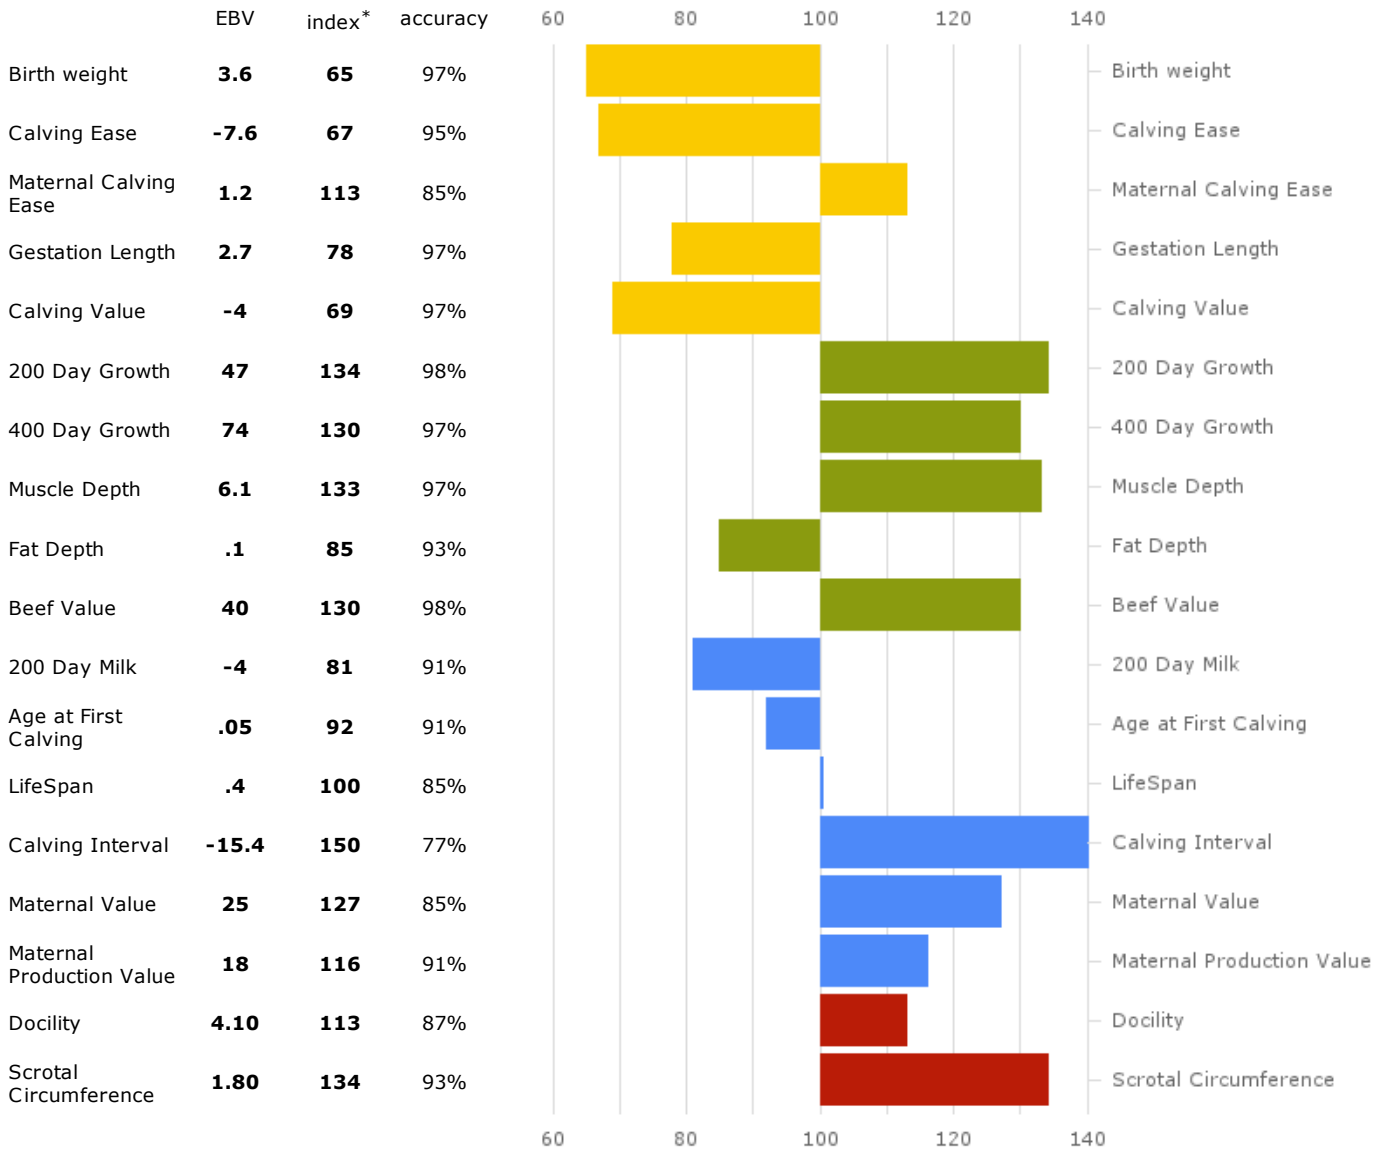

dam

-

status: Live

date of birth: 01/01/1991

sex: M

breed: LIMOUSIN

coat colour: Red

Analysis date:16/11/2012

\* 100 = breed average