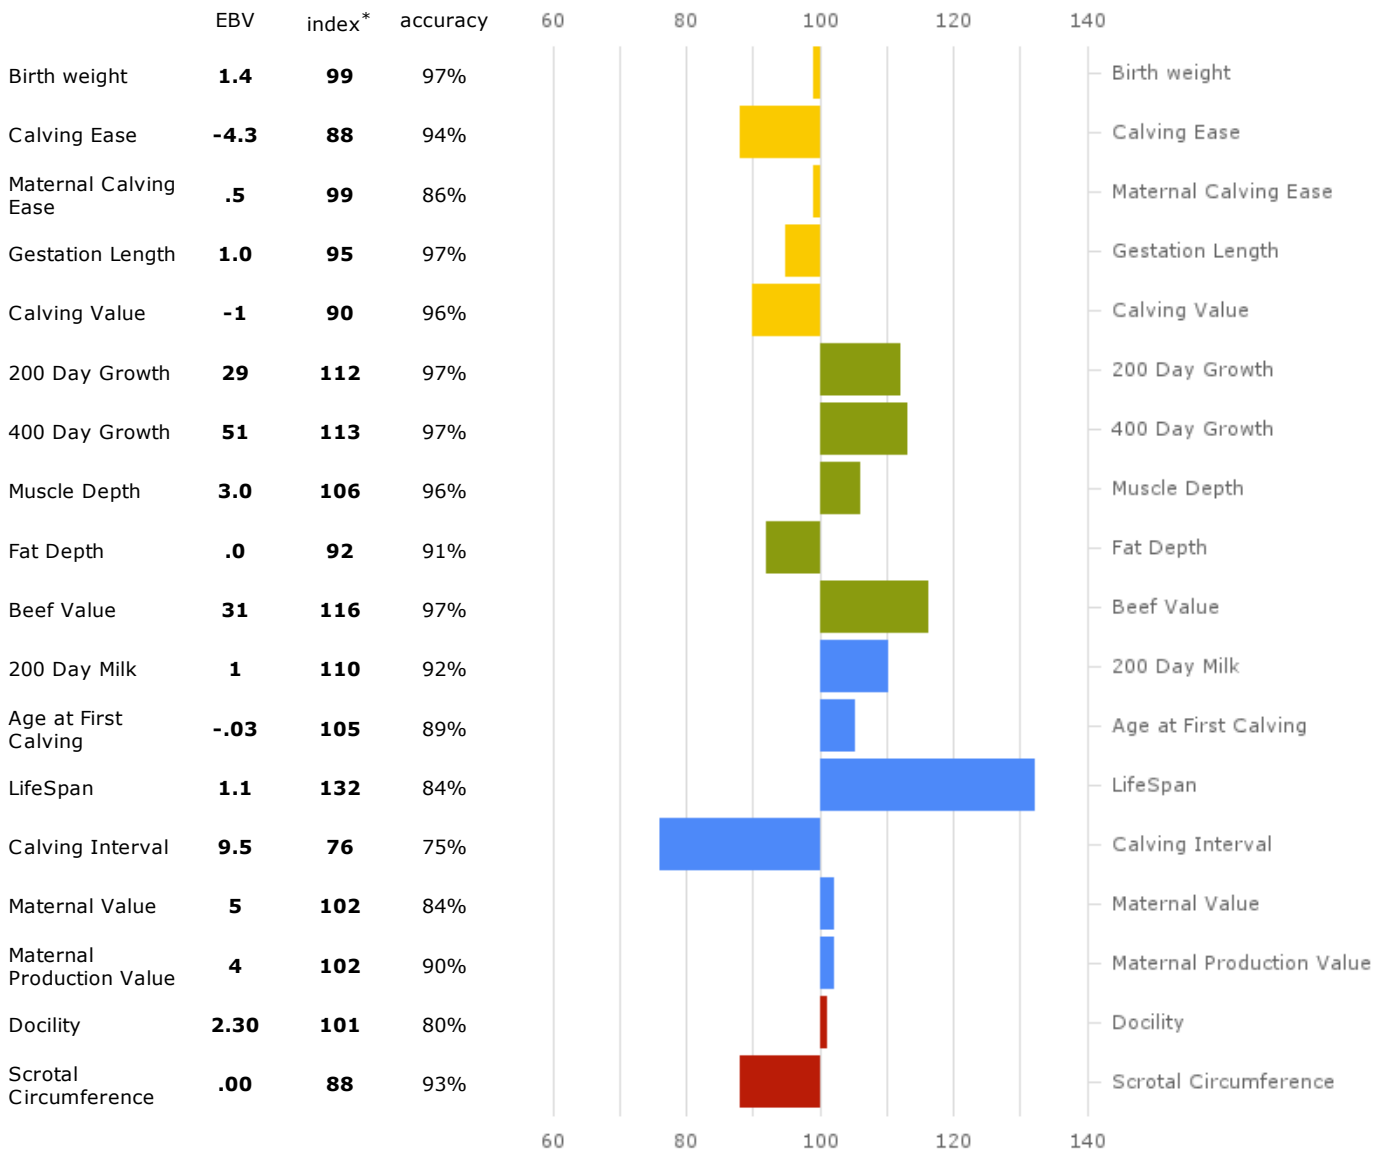

dam

-

status: Live

date of birth: 02/03/1989

sex: M

breed: LIMOUSIN

coat colour: Red

Analysis date:16/11/2012

* 100 = breed average