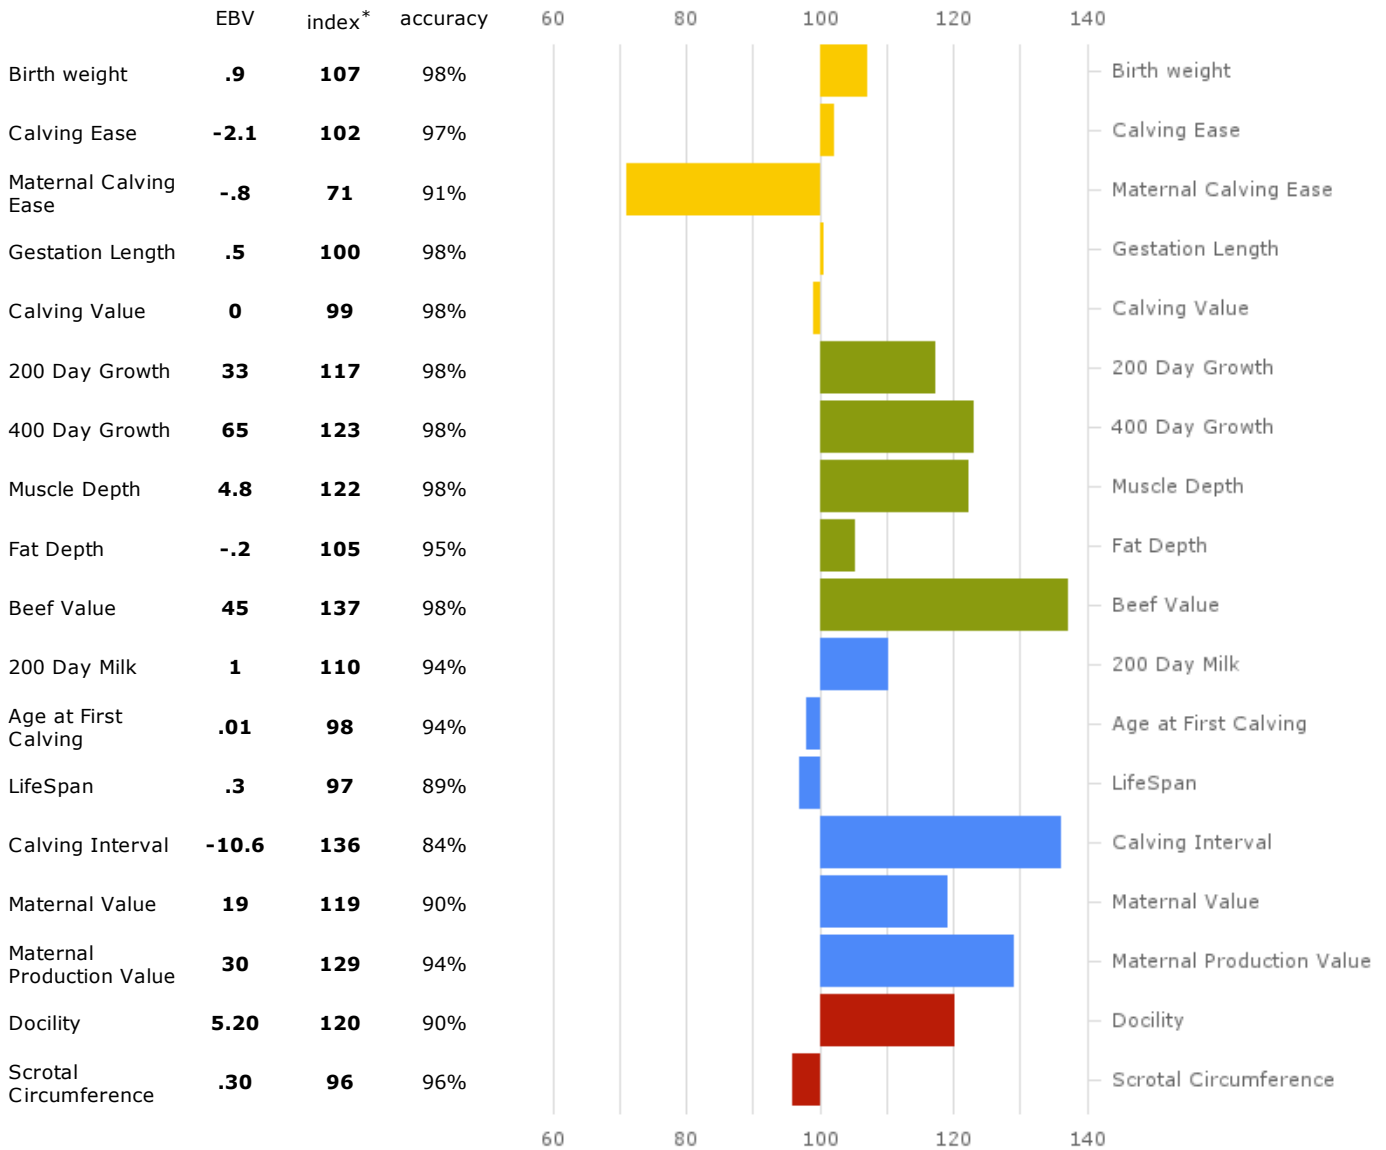

dam

-

status: Dead

date of birth: 01/03/1988

sex: M

breed: LIMOUSIN

coat colour: Red

Analysis date:16/11/2012

* 100 = breed average