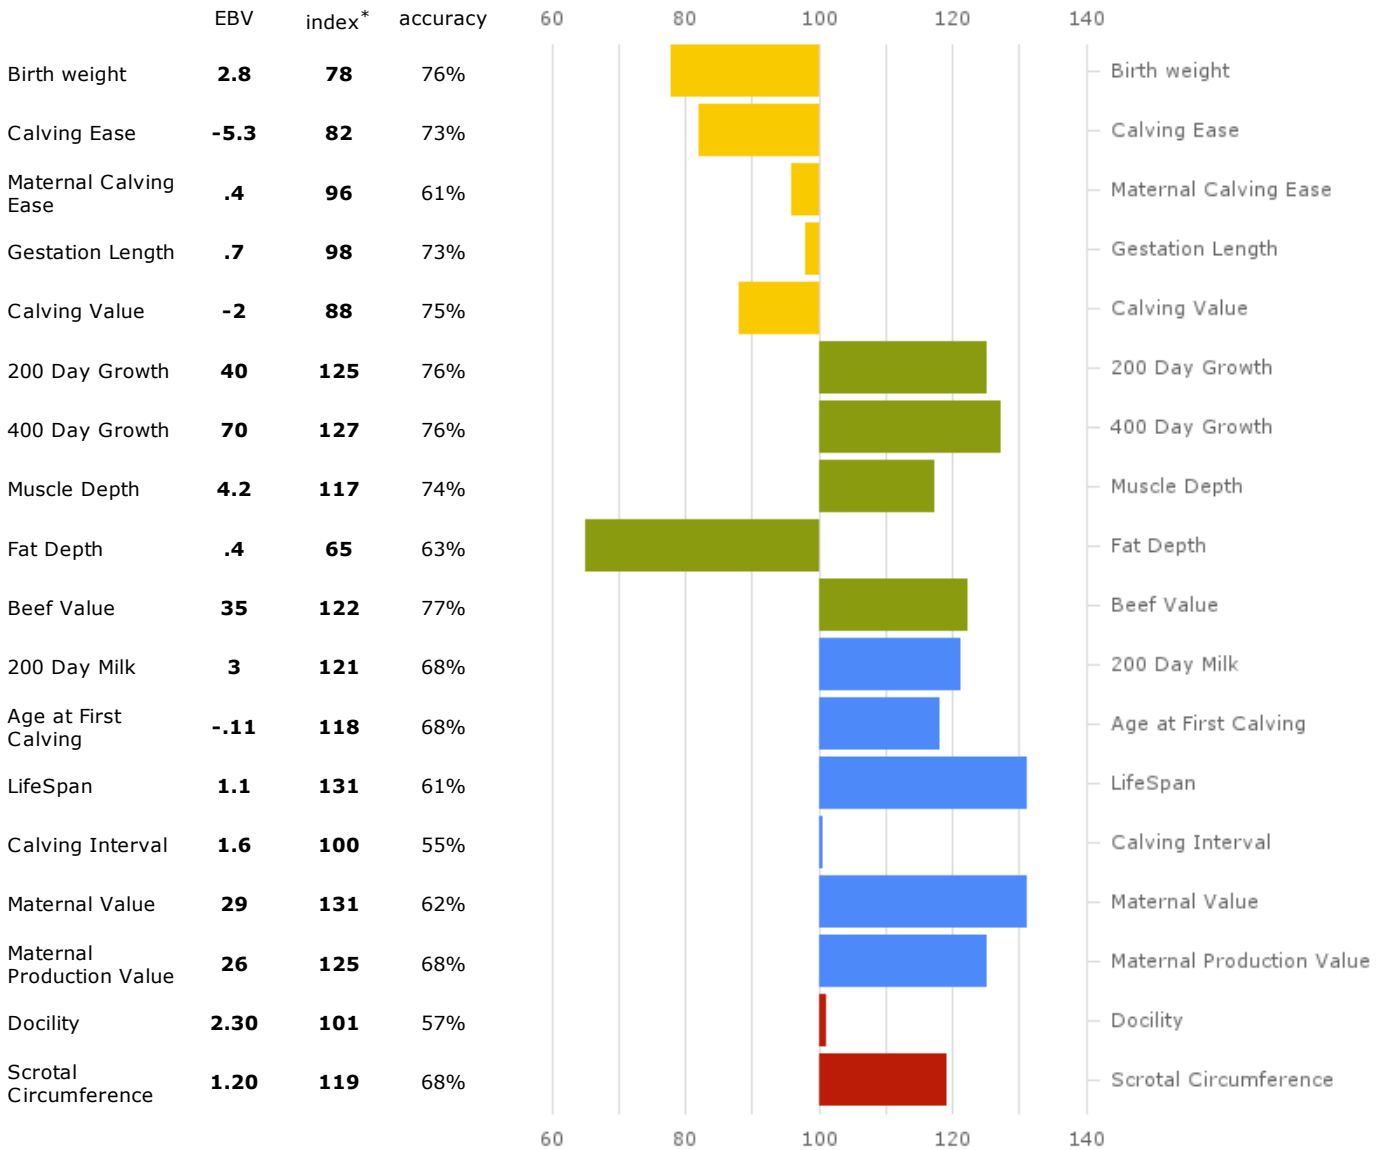

dam

-

status: Dead

date of birth: 01/01/1987

sex: M

breed: LIMOUSIN

coat colour: Red

Analysis date:16/11/2012

\* 100 = breed average